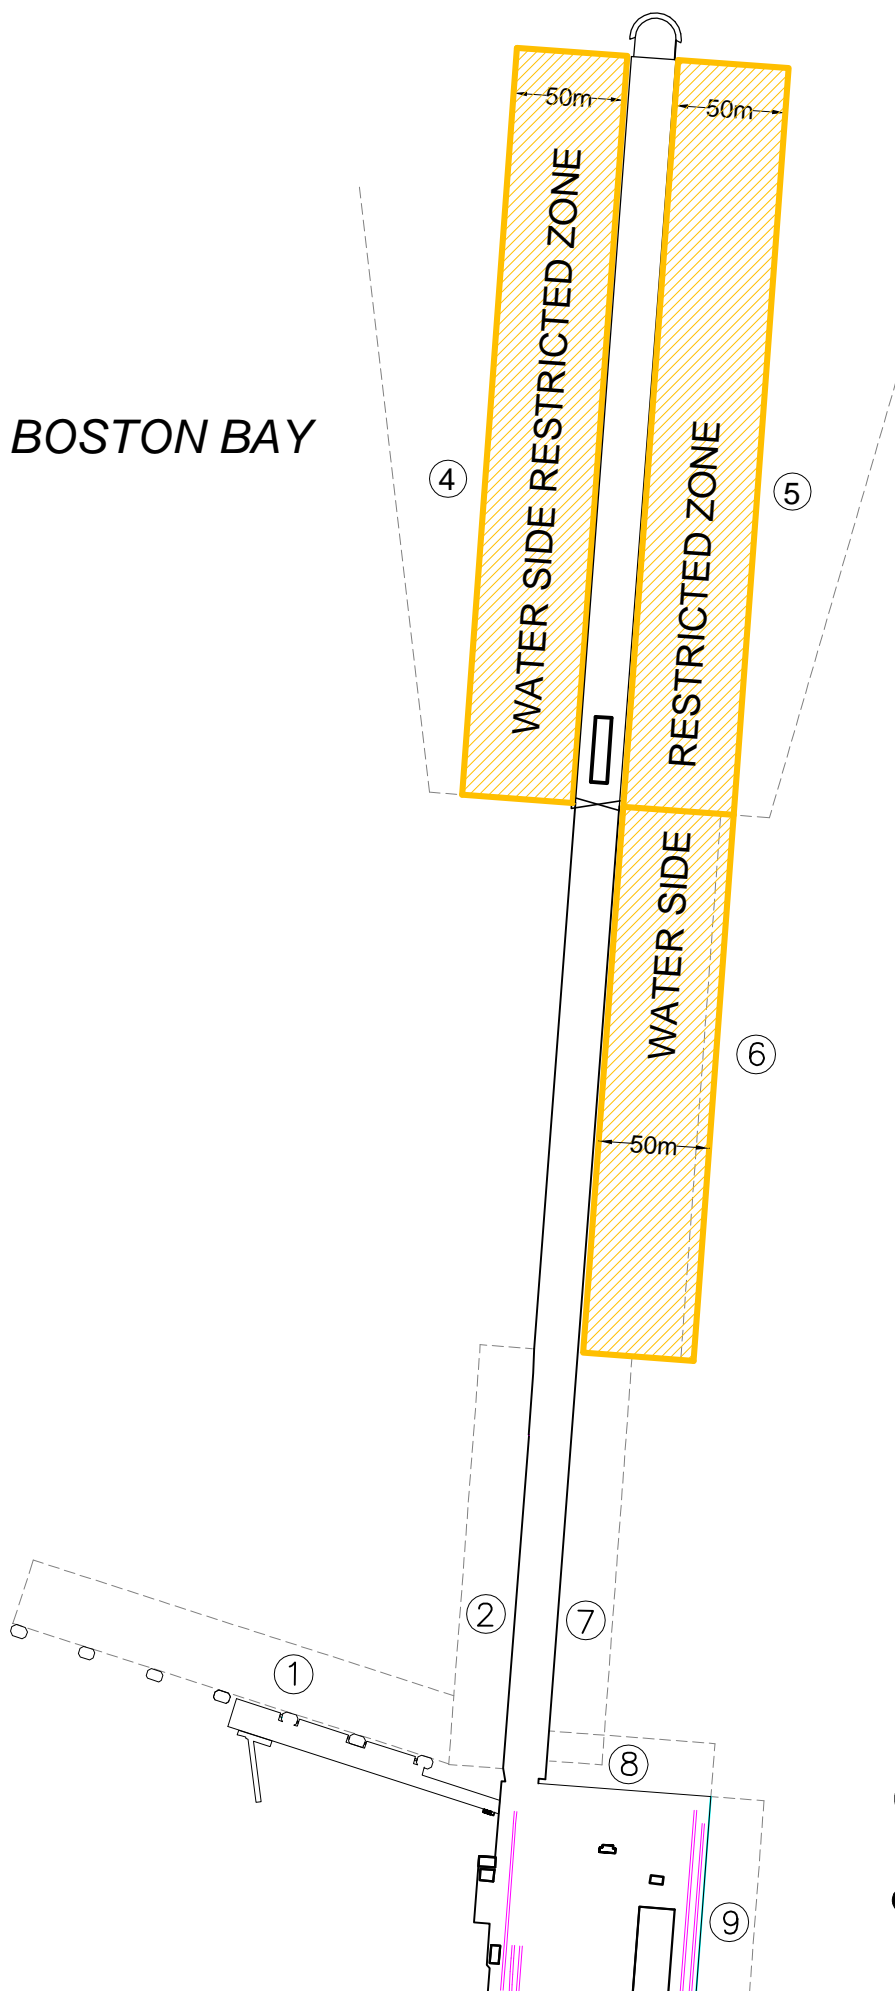

BOSTON BAY

LEGEND
--- Berth box

0 40 80 120 160 200m

SCALE: 1: 4000 (approximate)
Geographic projection, Datum WGS84